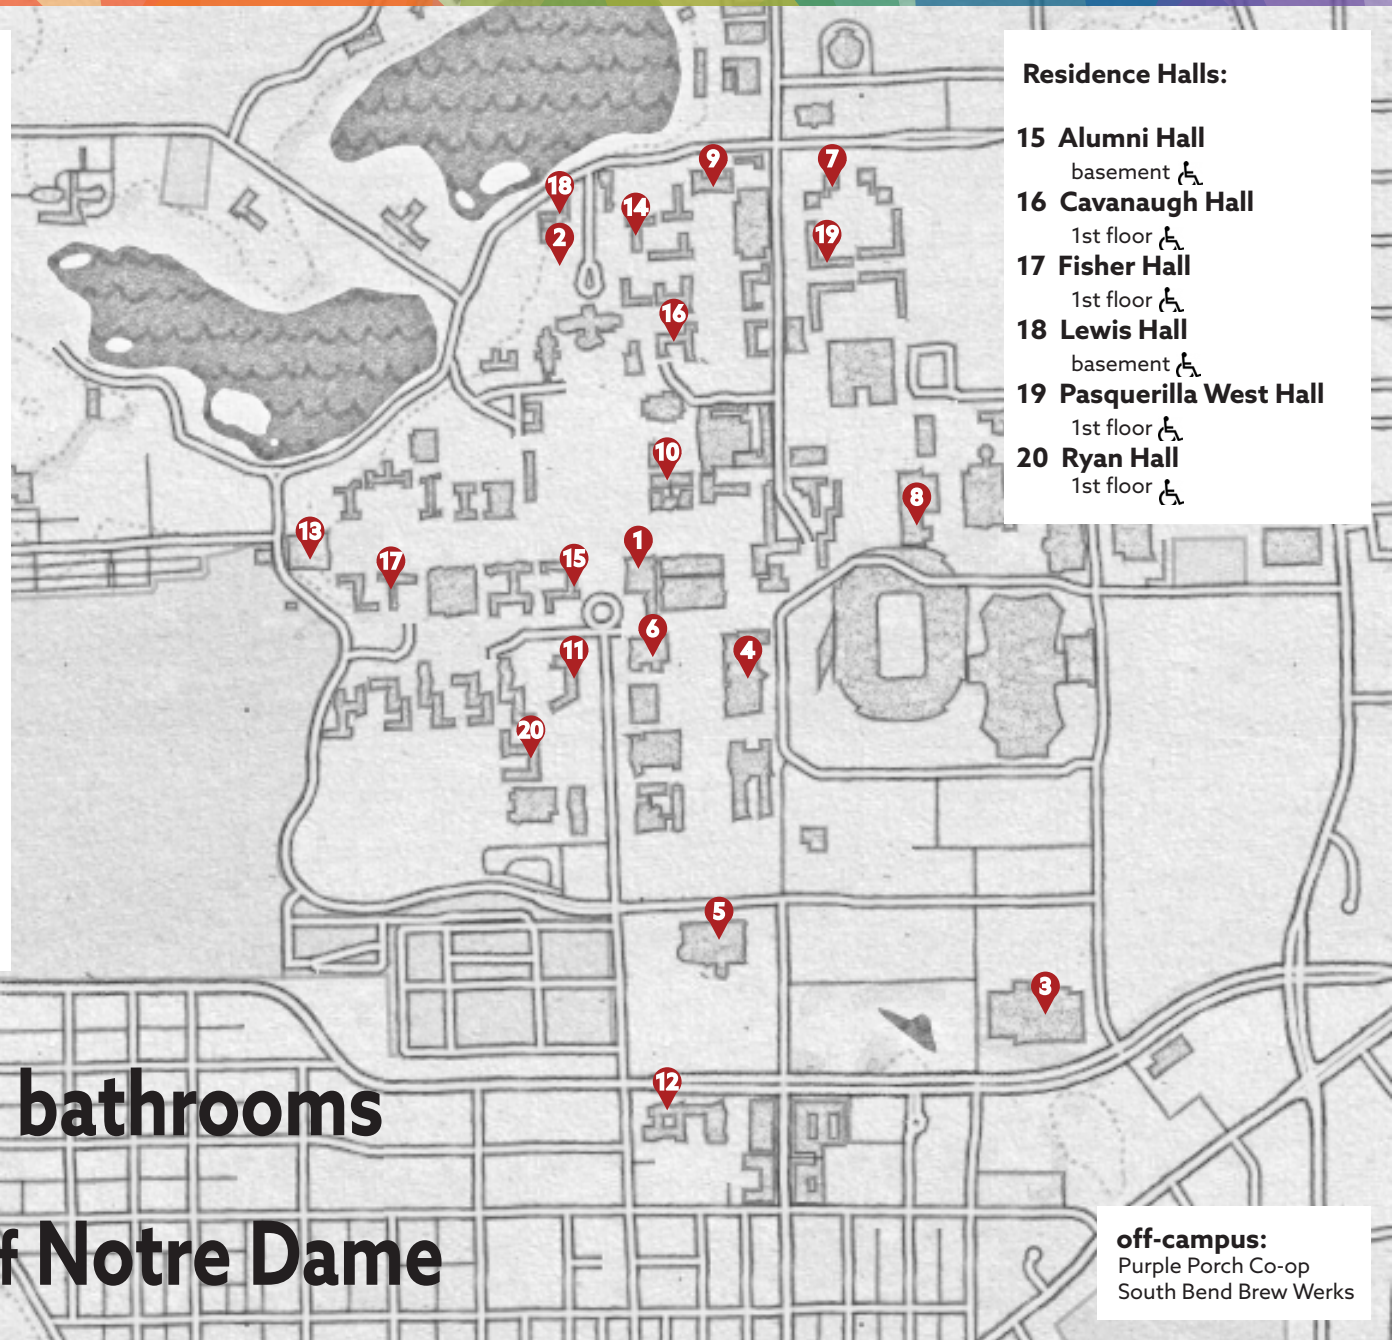

- 1 Biolchini Hall**  
1st floor ♿
- 2 Brownson Hall**  
room 110, CUSE
- 3 Compton Family Ice Arena**  
basement ♿
- 4 DeBartolo Hall**  
1st floor, computer lab ♿
- 5 DeBartolo Performing Arts Center**  
1st floor ♿
- 6 Eck Hall**  
2nd floor ♿
- 7 Flanner Hall**  
Career Center
- 8 Galvin Life Sciences Center**  
1st and 2nd floors ♿
- 9 Haggar Hall**  
2nd floor and basement
- 10 Hayes-Healy Center**  
1st floor
- 11 Morris Inn**  
staff area ♿
- 12 Raclin-Carmichael Hall**  
1st floor ♿
- 13 Rockne Memorial**  
basement
- 14 St. Liam Hall**  
throughout ♿

**Residence Halls:**

- 15 Alumni Hall**  
basement ♿
- 16 Cavanaugh Hall**  
1st floor ♿
- 17 Fisher Hall**  
1st floor ♿
- 18 Lewis Hall**  
basement ♿
- 19 Pasquerilla West Hall**  
1st floor ♿
- 20 Ryan Hall**  
1st floor ♿

# Gender-neutral bathrooms at the University of Notre Dame

**off-campus:**  
Purple Porch Co-op  
South Bend Brew Werks